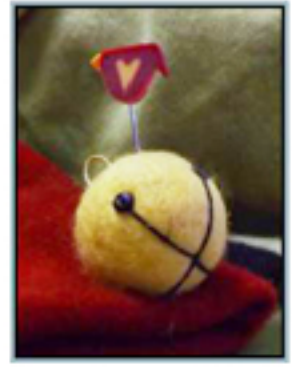

Pumpkin \$9.00

Shell Seeker \$40.00

Jingle Bell \$7.50

Pin-Pin Panda \$33.00

Carrot Patch \$42.00

Stuck On You \$38.00