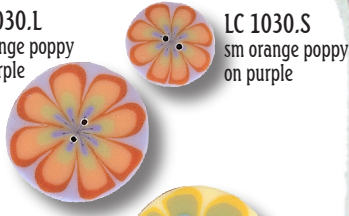

LC 1010.S
sm brown tweet
on teal

LC 1011.S
sm blue tweet
on yellow

LC 1011.L
lg blue tweet
on yellow

LEMONADE COLLECTION

LC 1012.L
lg red tweet
on green

LC 1012.S
sm red tweet
on green

LC 1013.S
sm black tweet
on orange

LC 1013.L
lg black tweet
on orange

LEMONADE COLLECTION

LC 1040.L
lg treble clef

LC 1040.S
sm treble clef

LC 1041.S
sm musical
notes

LC 1041.L
lg musical
notes

LEMONADE COLLECTION

LC 1020.L
lg teal daisy
on yellow

LC 1020.S
sm teal daisy
on yellow

LC 1021.S
sm pink daisy
on green

LC 1021.L
lg pink daisy
on green

LC 1022.L
lg orange daisy
on purple

LC 1022.S
sm orange daisy
on purple

LEMONADE COLLECTION

LC 1030.L
lg orange poppy
on purple

LC 1030.S
sm orange poppy
on purple

LC 1031.S
sm blue poppy
on yellow

LC 1031.L
lg blue poppy
on yellow

LEMONADE COLLECTION

LC 1032.L
lg pink poppy
on green

LC 1032.S
sm pink poppy
on green

LC 1033.S
sm red poppy
on green