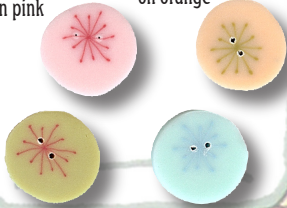

8.6.09 New Buttons!

LEMONADE COLLECTION

LC 1001.S
sm red sparkle
on pink

LC 1002.S
sm green sparkle
on orange

LC 1003.S
sm red sparkle
on green

LC 1004.S
sm blue sparkle
on teal

LEMONADE COLLECTION

LC 1010.L
lg brown tweet
on teal

LC 1010.S
sm brown tweet
on teal

LC 1011.S
sm blue tweet
on yellow

LC 1011.L
lg blue tweet
on yellow

LEMONADE COLLECTION

LC 1012.L
lg red tweet
on green

LC 1012.S
sm red tweet
on green

LC 1013.S
sm black tweet
on orange

LC 1030.S
sm orange poppy
on purple

LC 1031.S
sm blue poppy
on yellow

LC 1031.L
lg blue poppy
on yellow

LEMONADE COLLECTION

LC 1032.L
lg pink poppy
on green

LC 1032.S
sm pink poppy
on green

LC 1033.S
sm red poppy
on green

LC 1033.L
lg red poppy
on green

ART TO HEART SWIRLY APPLES

nh1100.L
lg swirly red
apple

nh1102.L
lg swirly green
apple

nh1100.X
xlg swirly red
apple

nh1101.L
lg swirly yellow
apple

SAMPLER COLLECTION

sc1050.L
lg queen bee