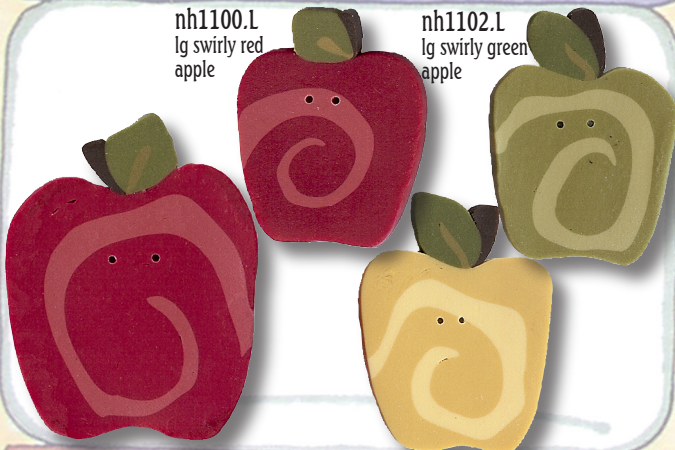

LC 1020.S
sm teal daisy
on yellow

LC 1021.S
sm pink daisy
on green

LC 1021.L
lg pink daisy
on green

LC 1022.L
lg orange daisy
on purple

LC 1022.S
sm orange daisy
on purple

LEMONADE COLLECTION

LC 1030.L
lg orange poppy
on purple

LC 1030.S
sm orange poppy
on purple

LC 1031.S
sm blue poppy
on yellow

LC 1031.L
lg blue poppy
on yellow

LEMONADE COLLECTION

LC 1032.L
lg pink poppy
on green

LC 1032.S
sm pink poppy
on green

LC 1033.S
sm red poppy
on green

LC 1033.L
lg red poppy
on green

ART TO HEART SWIRLY APPLES

nh1100.L
lg swirly red
apple

nh1102.L
lg swirly green
apple

nh1100.X
xlg swirly red
apple

nh1101.L
lg swirly yellow
apple

SAMPLER COLLECTION

sc1050.L
lg queen bee