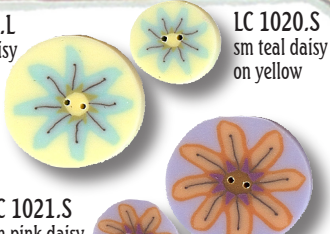

8.6.09 New Buttons!

LEMONADE COLLECTION

LC 1001.S
sm red sparkle
on pink

LC 1002.S
sm green sparkle
on orange

LC 1003.S
sm red sparkle
on green

LC 1004.S
sm blue sparkle
on teal

LEMONADE COLLECTION

LC 1010.L
lg brown tweet
on teal

LC 1010.S
sm brown tweet
on teal

LC 1011.S
sm blue tweet
on yellow

LC 1011.L
lg blue tweet
on yellow

LEMONADE COLLECTION

LC 1012.L
lg red tweet
on green

LC 1012.S
sm red tweet
on green

LC 1013.S
sm black tweet
on orange

LC 1013.L
lg black tweet
on orange

LEMONADE COLLECTION

LC 1040.L
lg treble clef

LC 1040.S
sm treble clef

LC 1041.S
sm musical
notes

LC 1041.L
lg musical
notes

LEMONADE COLLECTION

LC 1020.L
lg teal daisy
on yellow

LC 1020.S
sm teal daisy
on yellow

LC 1021.S
sm pink daisy
on green

LC 1021.L
lg pink daisy
on green

LC 1022.L
lg orange daisy
on purple

LC 1022.S
sm orange daisy
on purple

LEMONADE COLLECTION

LC 1030.L
lg orange poppy
on purple